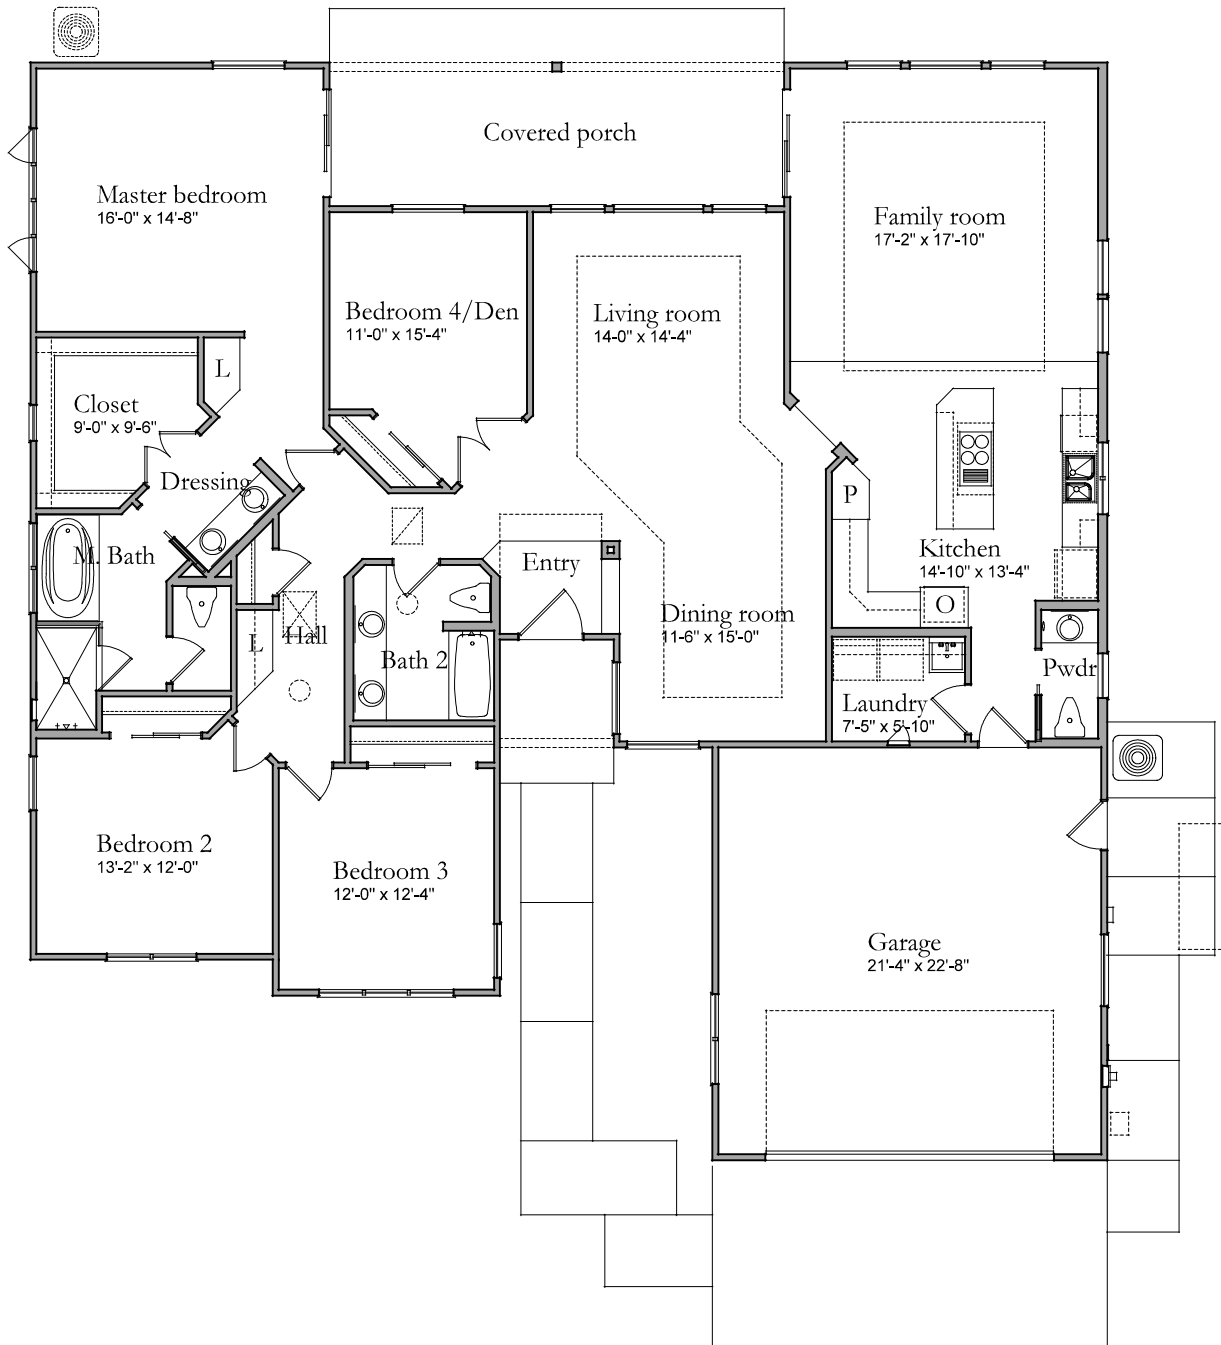

530-520-3146

PLAN 6 – ELEVATION A - 4BR/2.5 BA - 2384 SF

Some upgrade features may be shown

530-520-3146

PLAN 6 – ELEVATION A - 4BR/2.5 BA - 2384 SF

Some upgrade features may be shown