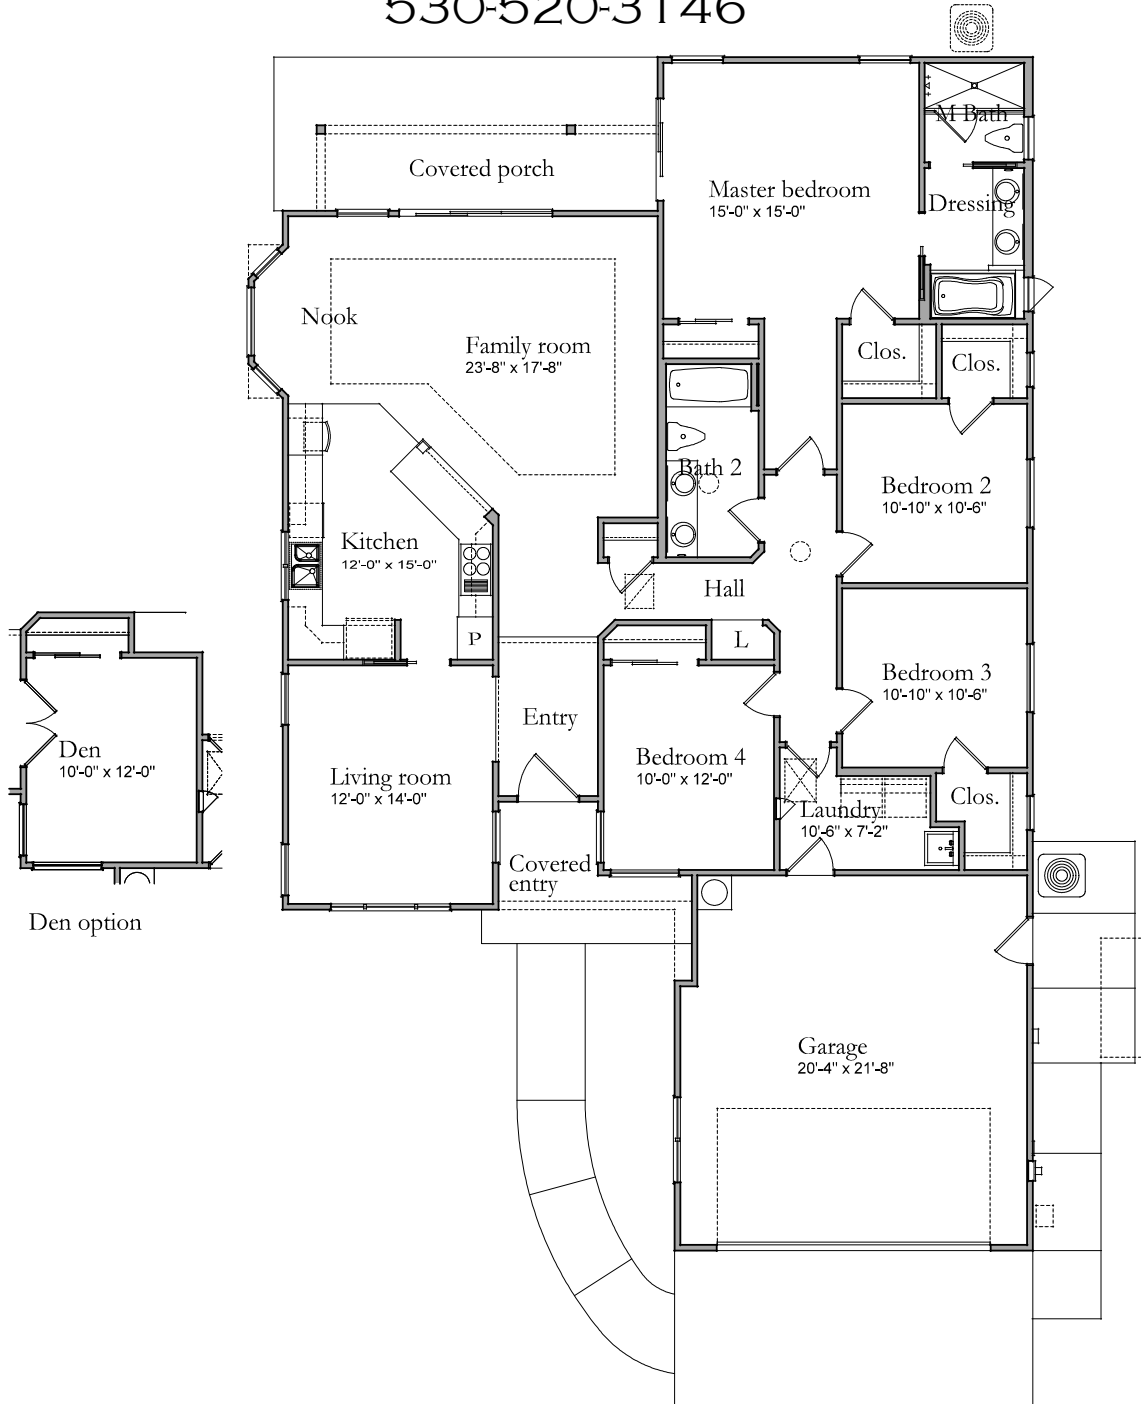

530-520-3146

PLAN 4 – ELEVATION B - 4BR/2 BA - 1928 SF

Some upgrade features may be shown

530-520-3146

PLAN 4 – ELEVATION B - 4BR/2 BA - 1928 SF

Some upgrade features may be shown