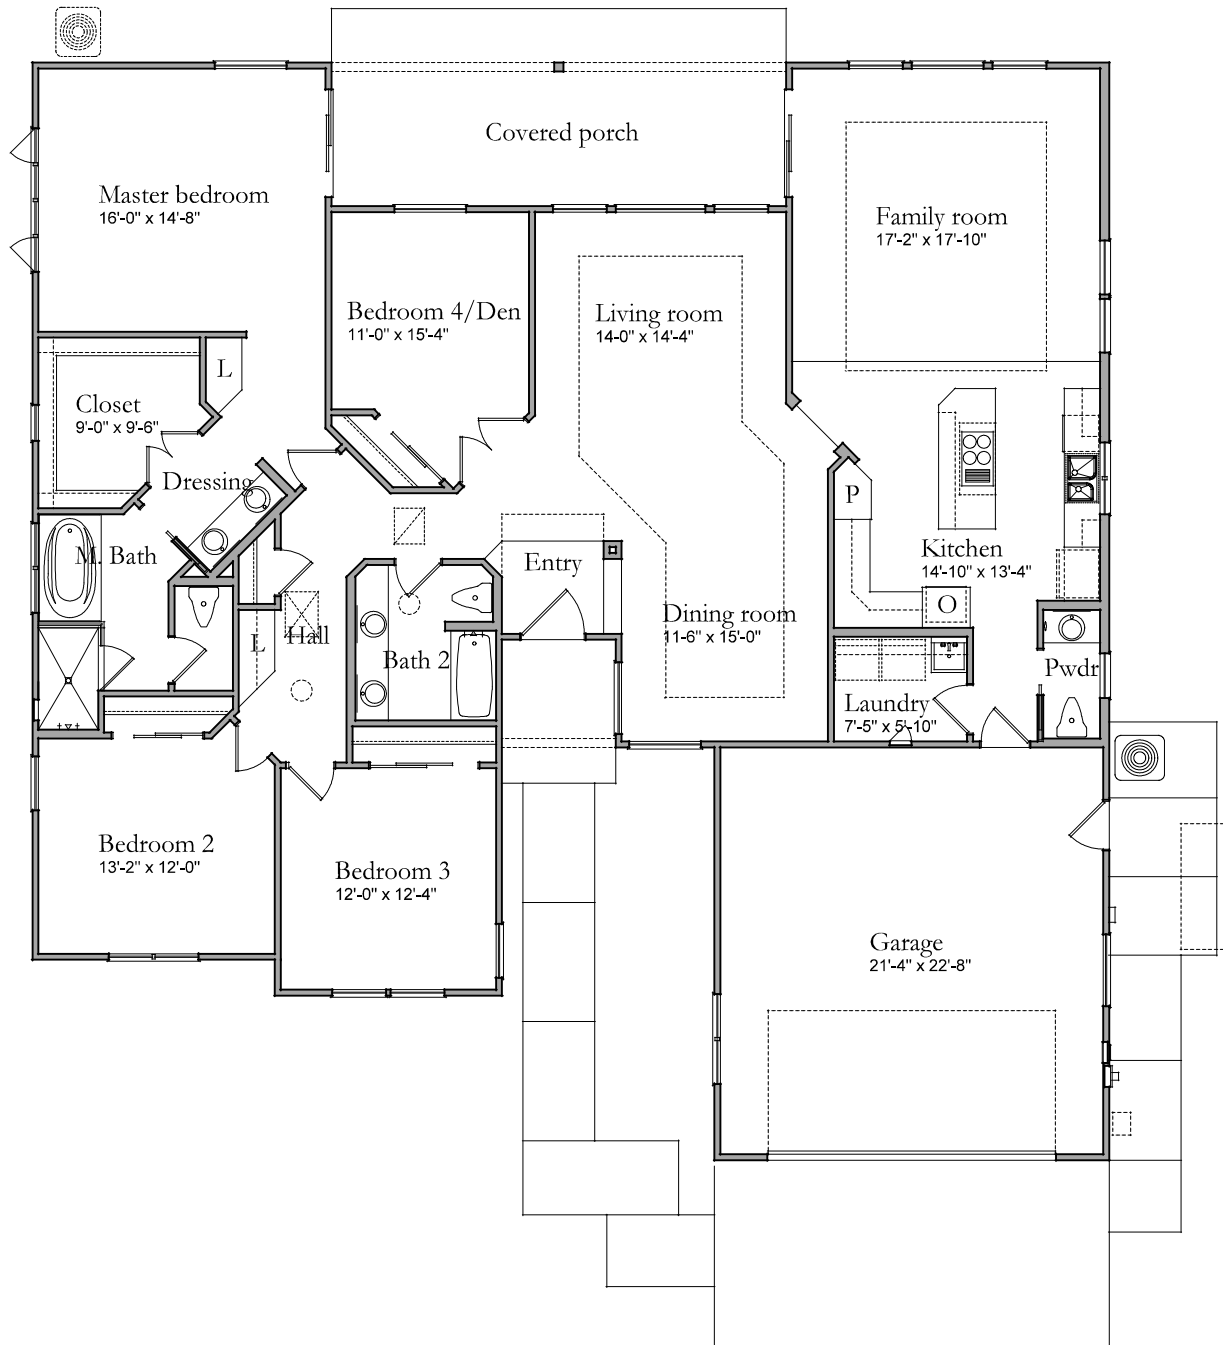

530-520-3146

PLAN 6 – ELEVATION B - 4BR/2.5 BA - 2384 SF

Some upgrade features may be shown

530-520-3146

PLAN 6 – ELEVATION B - 4BR/2.5 BA - 2384 SF

Some upgrade features may be shown