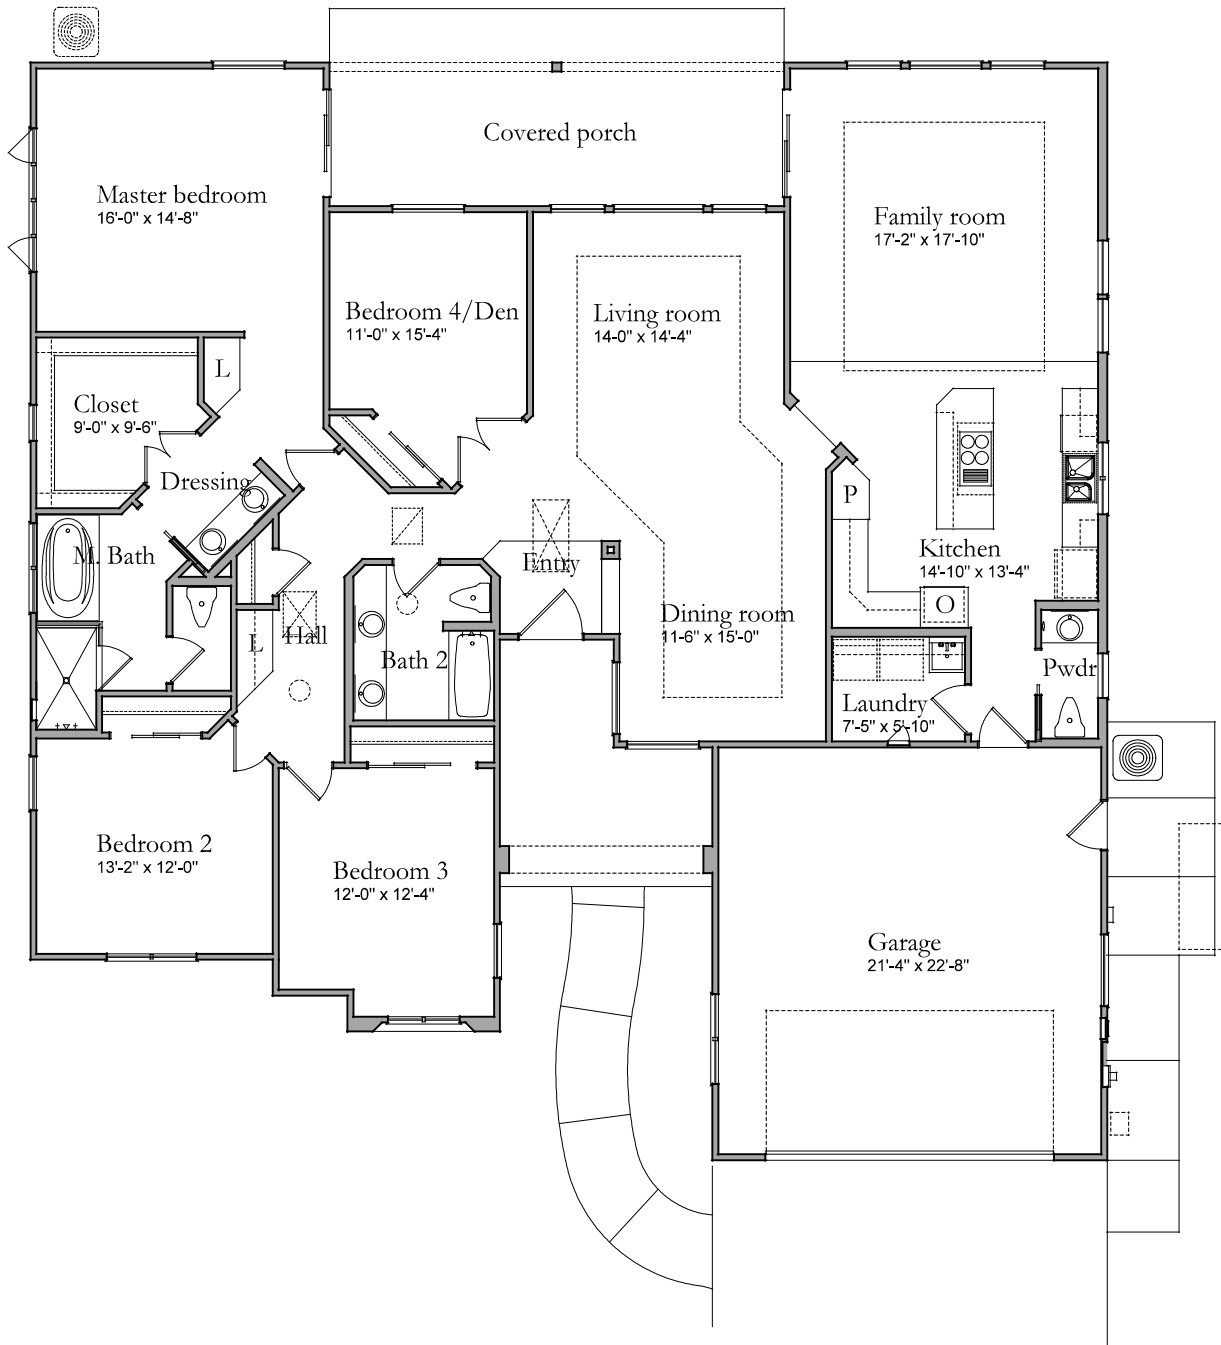

530-520-3146

PLAN 6 – ELEVATION C - 4BR/2.5 BA - 2384 SF

Some upgrade features may be shown

530-520-3146

PLAN 6 – ELEVATION C - 4BR/2.5 BA - 2384 SF

Some upgrade features may be shown